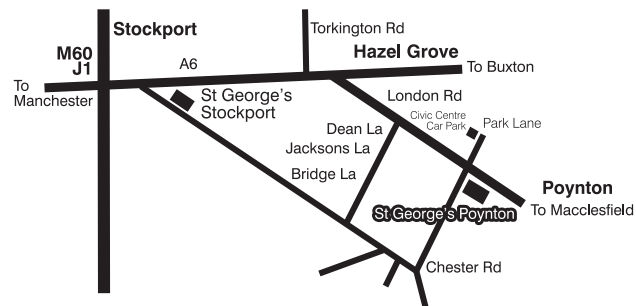

## Singing Day 2016

St George's Church,  
London Road, Poynton SK12 1AF

St George's Church has limited parking.  
Please use Civic Hall car park if possible (5 minutes walk), located behind Waitrose on Park Lane.